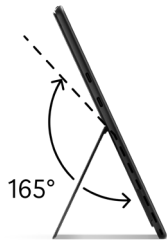

Kickstand

Kickstand with 165 degrees full friction hinge

Sensors

Accelerometer

Gyroscope

Magnetometer

Ambient color sensor

NFC